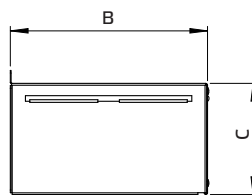

DATA SHEET

Weather protection hood WSH MPS

Type	ID	For models:	A mm	B mm	C mm	Weight kg
WSH MPS EC 01	136117	MPS 280 EC	459	223	126	1,5
WSH MPS EC 02	135999	MPS 315 EC	519	223	126	1,7
WSH MPS EC 03	136001	MPS 400 EC	589	223	126	1,8

- Weather protection hood
- Sheet steel, galvanized

Scope of supply:
1 Weather protection hood
7 Tallow-drop screws, 3,9 x 13 mm